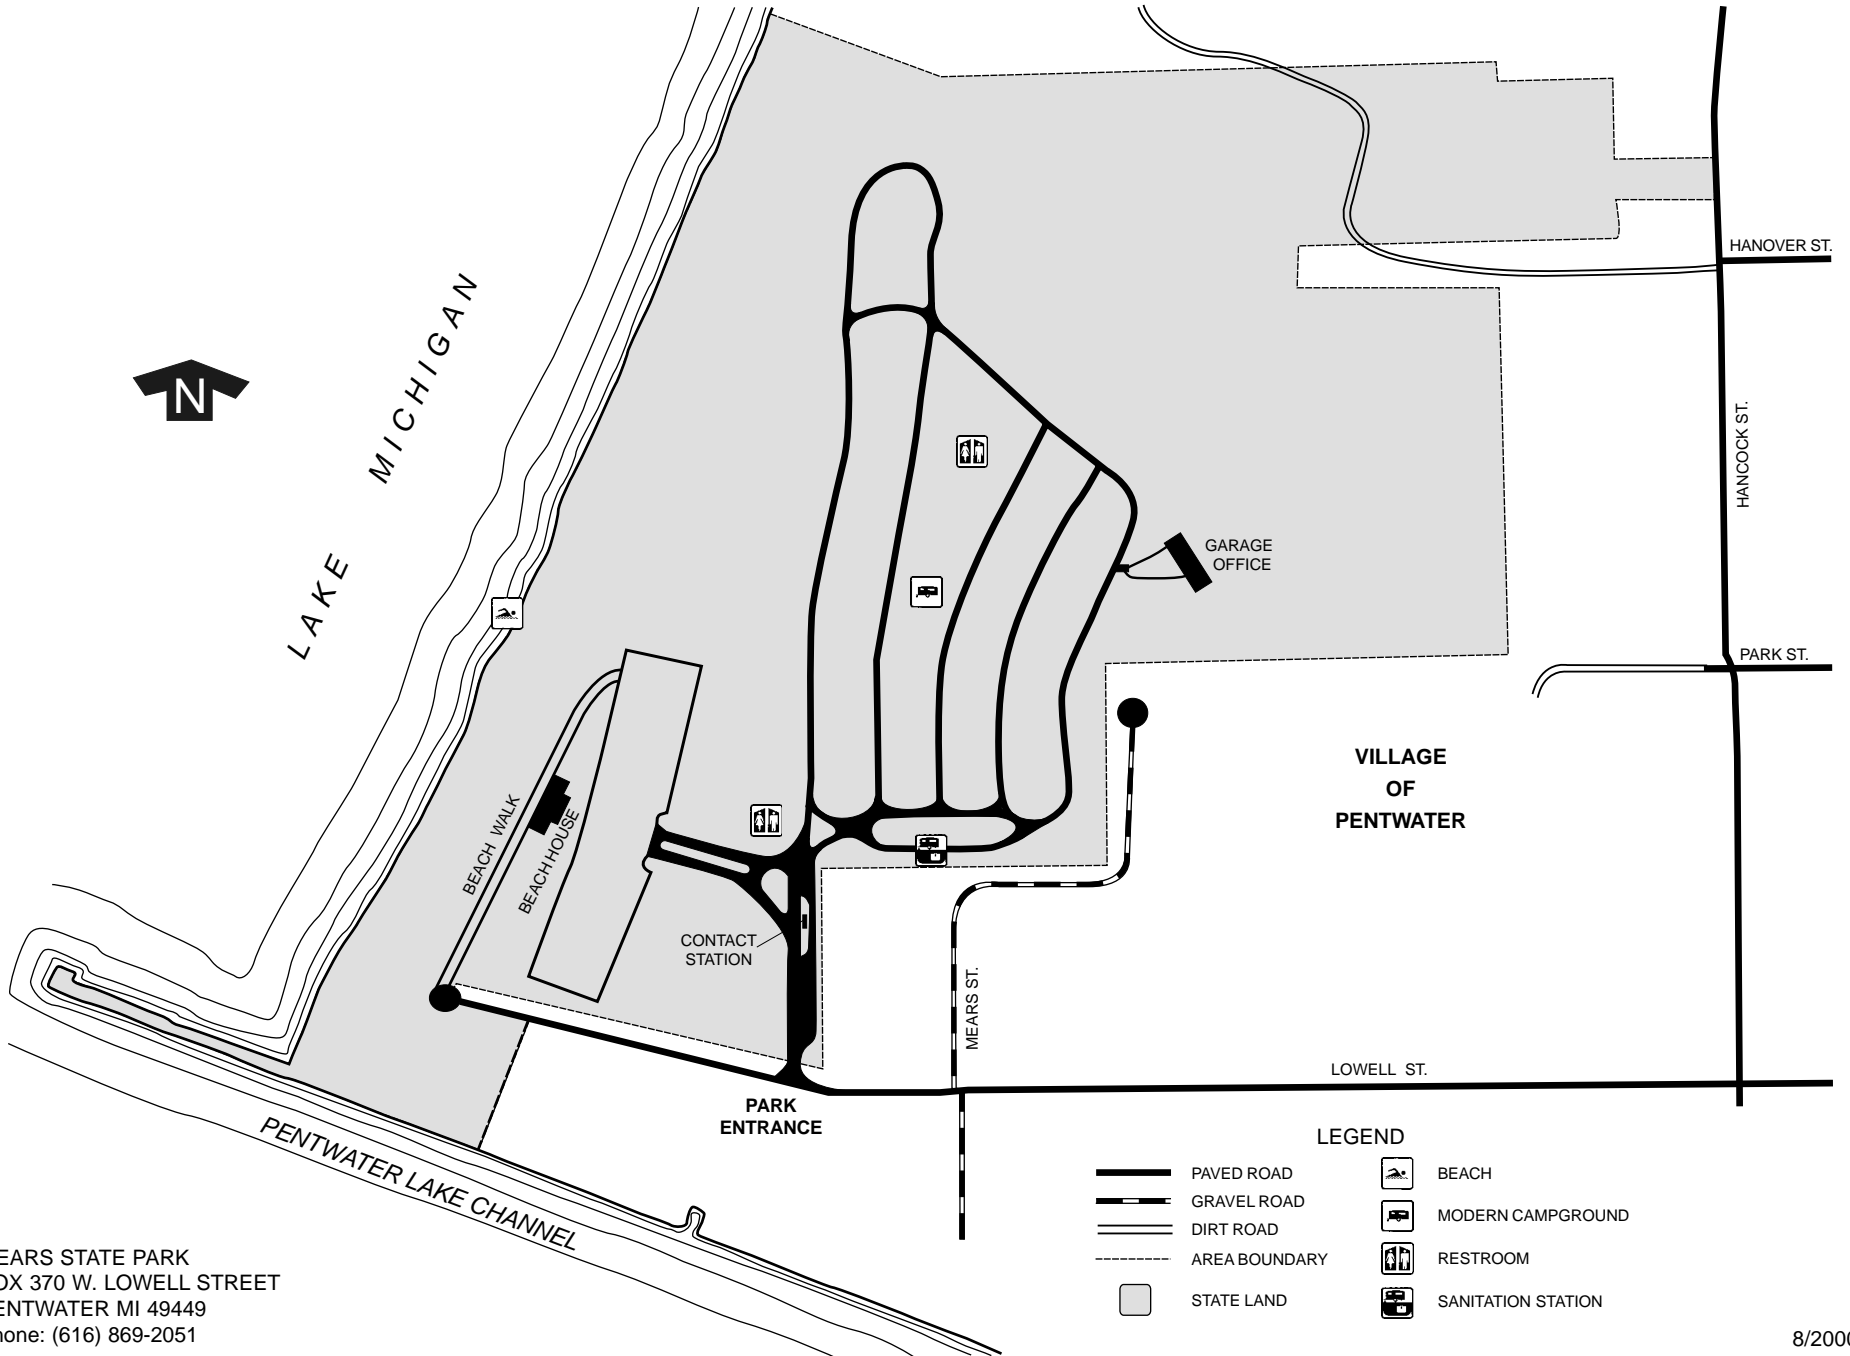

Mears State Park

MEARS STATE PARK
 BOX 370 W. LOWELL STREET
 PENTWATER MI 49449
 Phone: (616) 869-2051

LEGEND

- | | | | |
|--|---------------|--|--------------------|
| | PAVED ROAD | | BEACH |
| | GRAVEL ROAD | | MODERN CAMPGROUND |
| | DIRT ROAD | | RESTROOM |
| | AREA BOUNDARY | | SANITATION STATION |
| | STATE LAND | | |