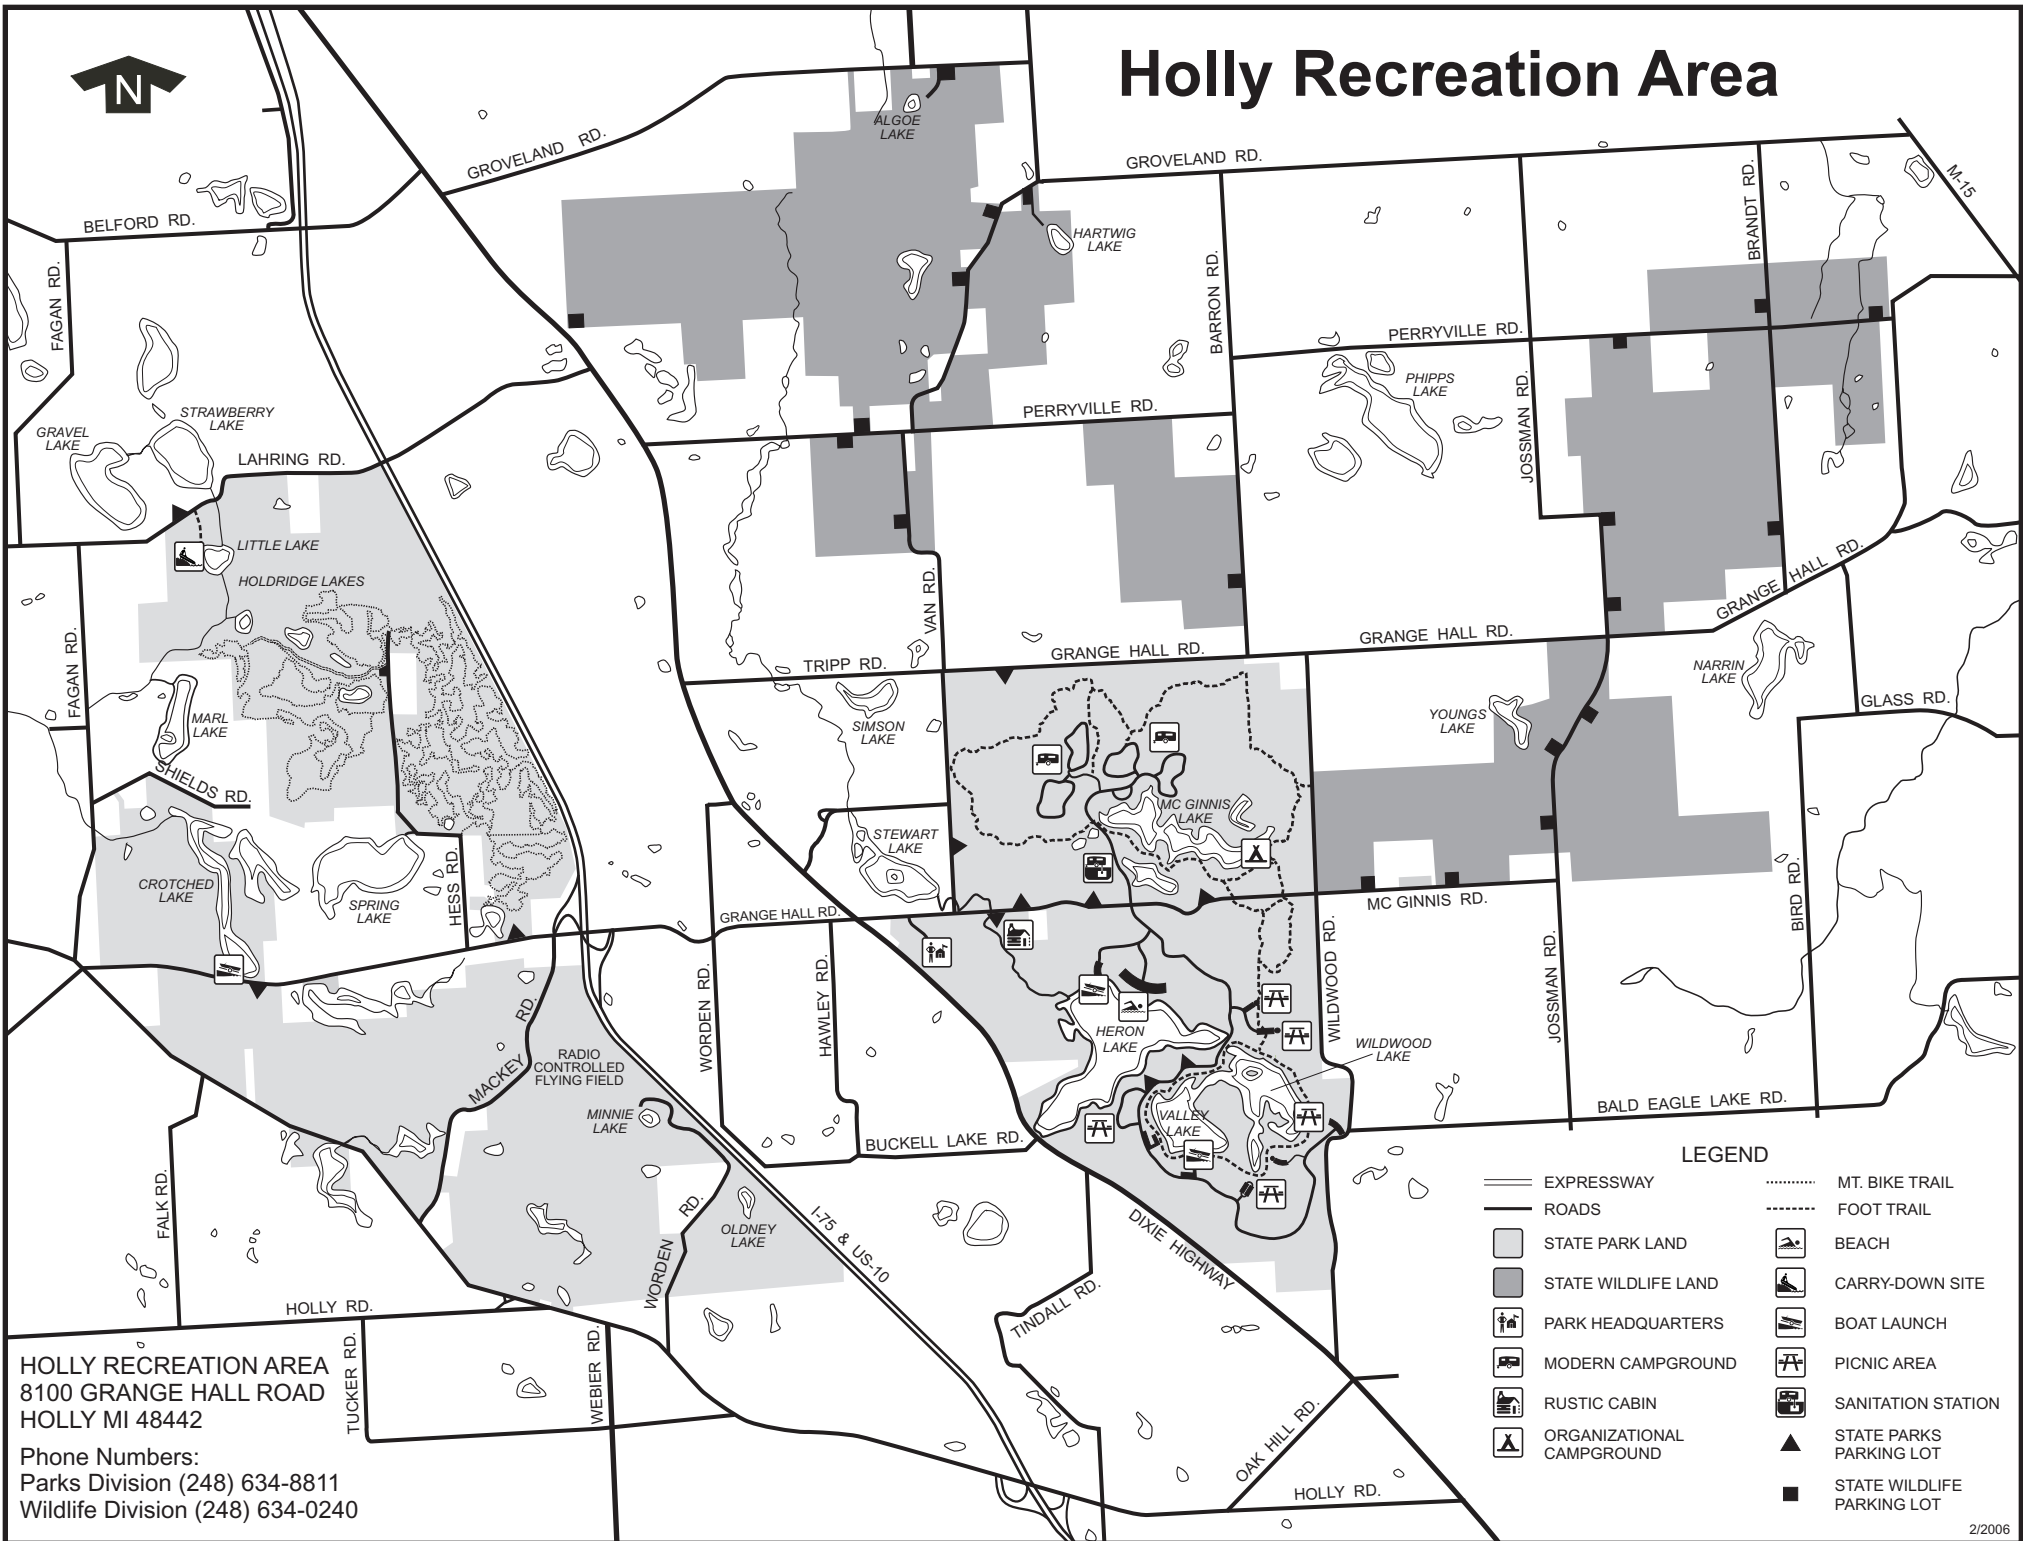

# Holly Recreation Area

HOLLY RECREATION AREA  
8100 GRANGE HALL ROAD  
HOLLY MI 48442

Phone Numbers:  
Parks Division (248) 634-8811  
Wildlife Division (248) 634-0240

## LEGEND

- |                           |                            |
|---------------------------|----------------------------|
| EXPRESSWAY                | MT. BIKE TRAIL             |
| ROADS                     | FOOT TRAIL                 |
| STATE PARK LAND           | BEACH                      |
| STATE WILDLIFE LAND       | CARRY-DOWN SITE            |
| PARK HEADQUARTERS         | BOAT LAUNCH                |
| MODERN CAMPGROUND         | PICNIC AREA                |
| RUSTIC CABIN              | SANITATION STATION         |
| ORGANIZATIONAL CAMPGROUND | STATE PARKS PARKING LOT    |
|                           | STATE WILDLIFE PARKING LOT |