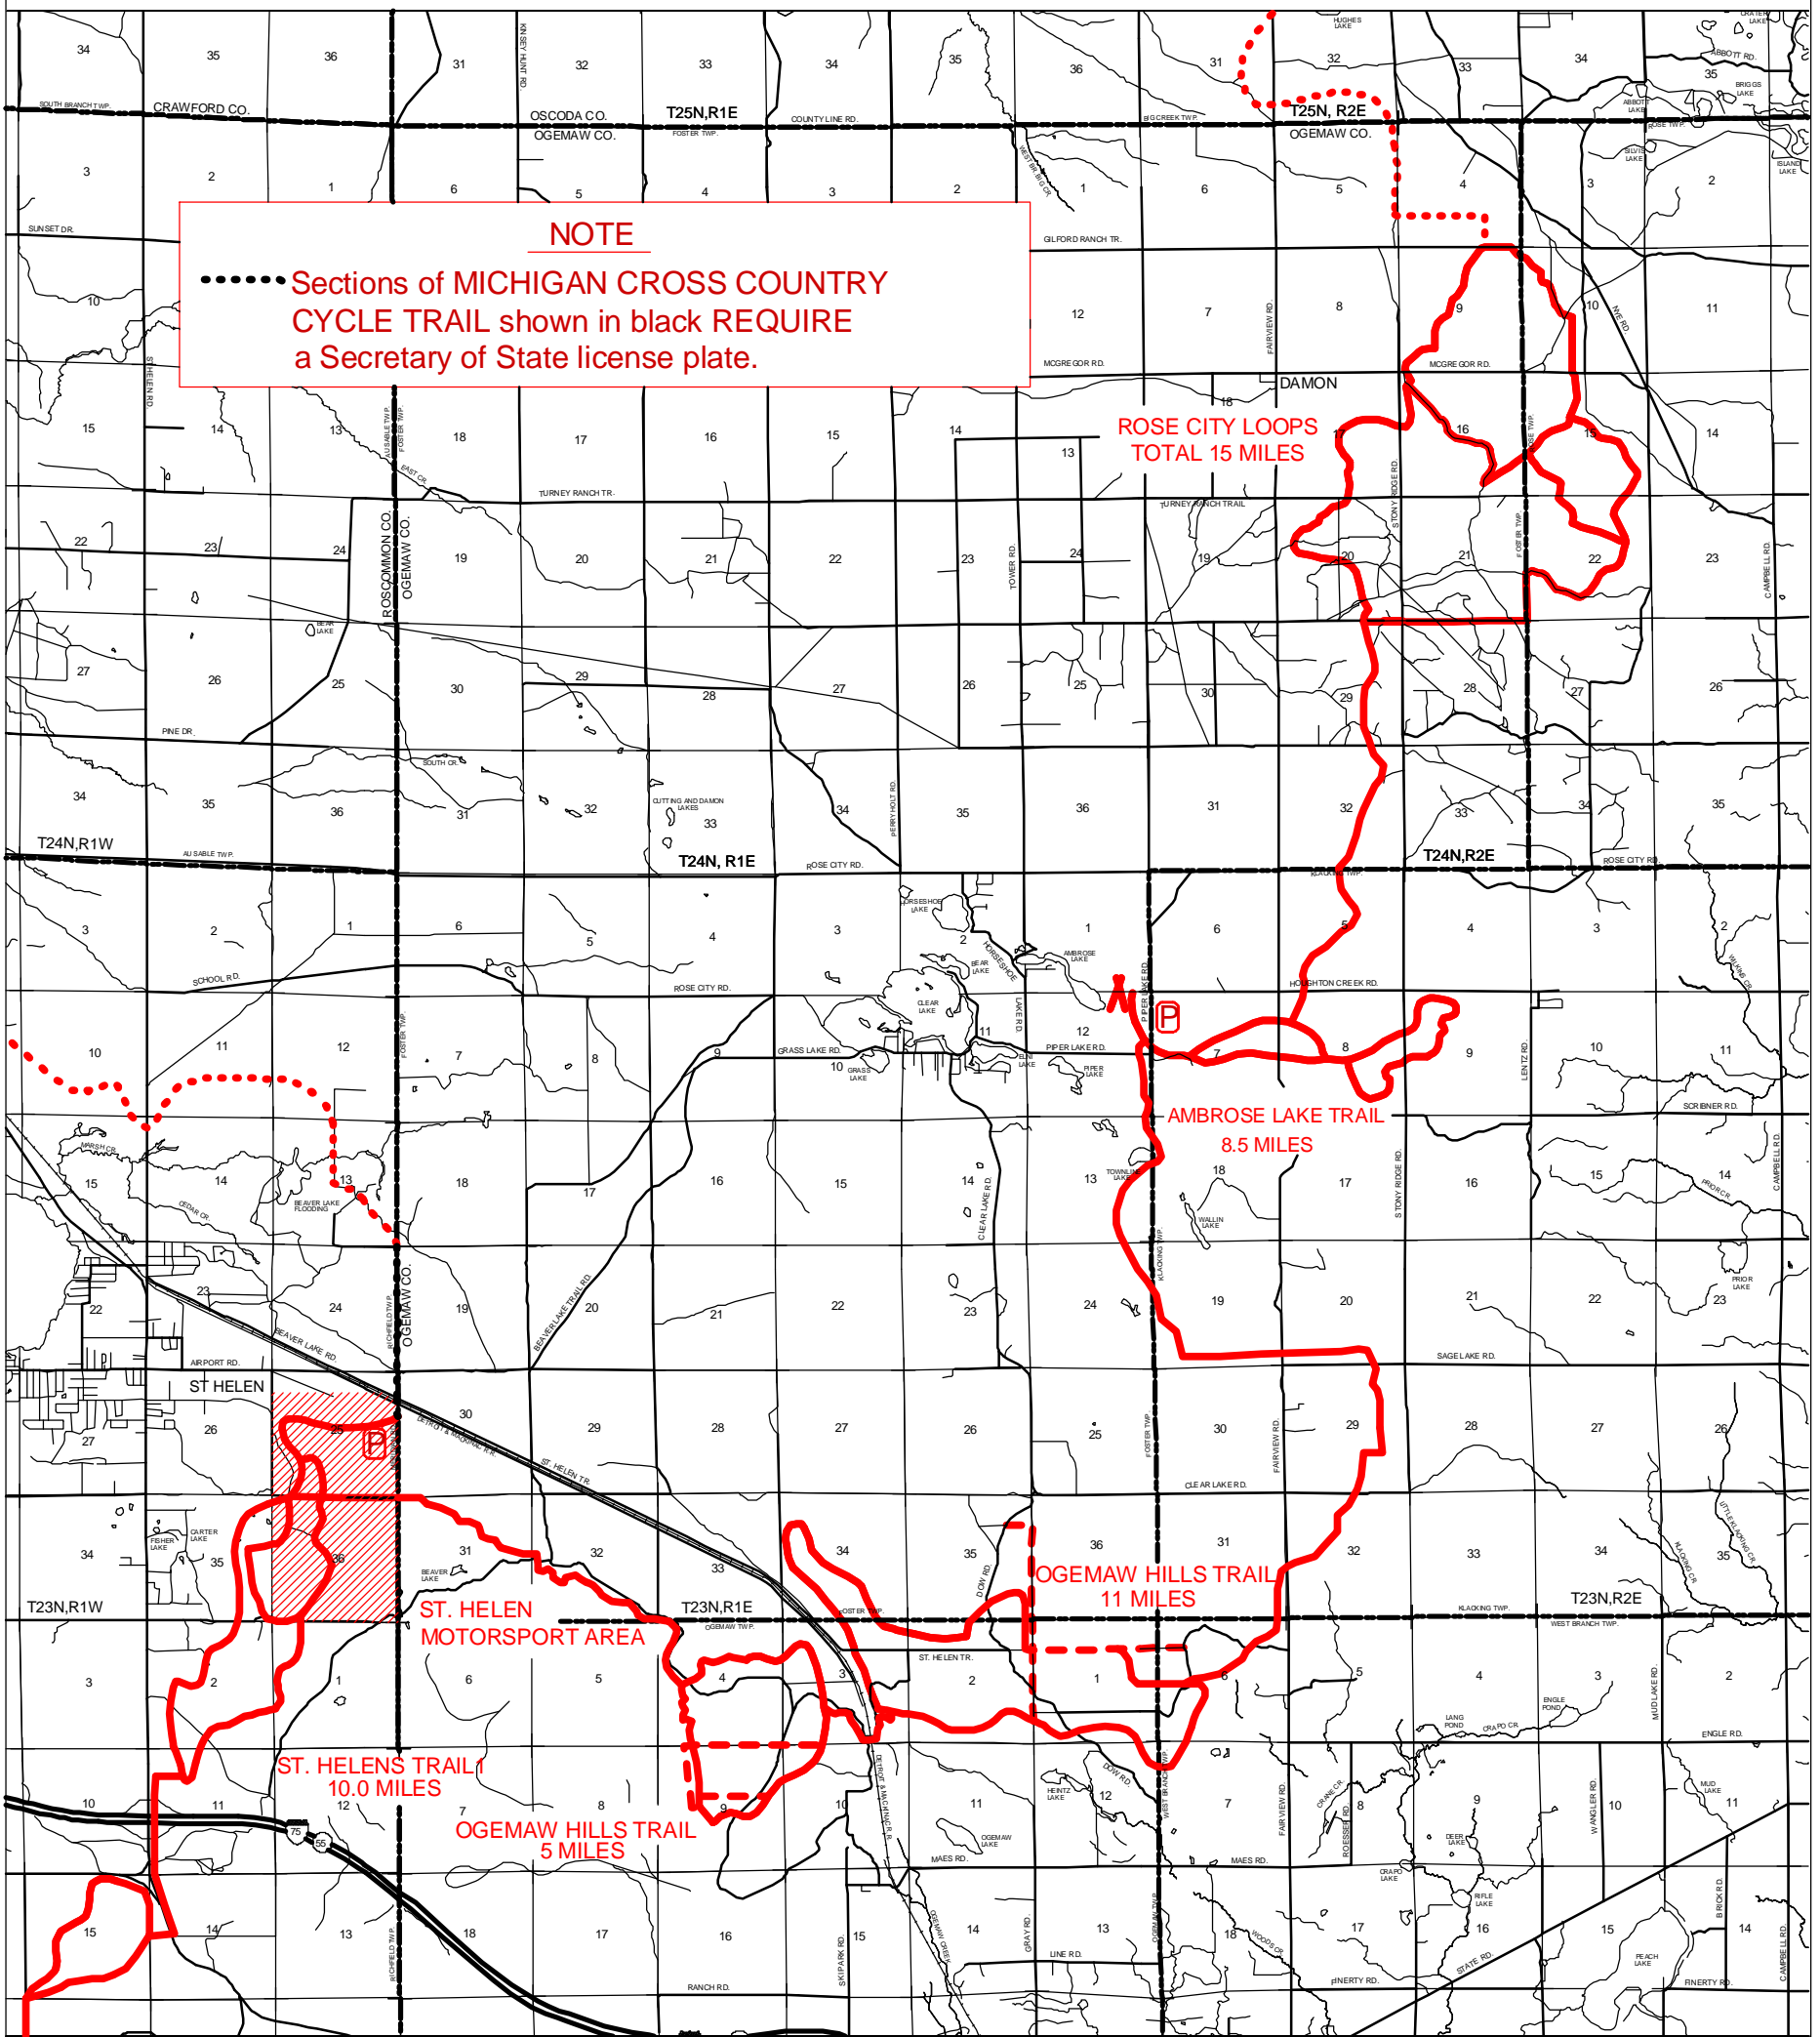

# AMBROSE LAKE, ROSE CITY & OGEMAW HILLS TRAILS

## OGEMAW AND ROSCOMMON COUNTIES

- ORV TRAIL-for ORV's less than 50" in width-off road motorcycles and/or ATV's. (DNR license required)
- ORV ROUTE-for ORV's of all sizes. (DNR license required unless licensed by Secretary of State)
- MICHIGAN CROSS COUNTRY CYCLE TRAIL (Sections require DNR license and Secretary of State license)

### LEGEND

- ORV USE AREA
  - PARKING
  - CAMPGROUND
  - GAS - FOOD
- 0 5 1  
SCALE IN MILES

### LOCATION

SEPTEMBER 2003

**ADVISORY:** Trails and Routes have two-way traffic.

**DISCLAIMER:** Trails shown on this map are an approximate representation of the trail system at the time of publication and may not reflect current ground conditions. **STAY ON SIGNED TRAILS ONLY!**