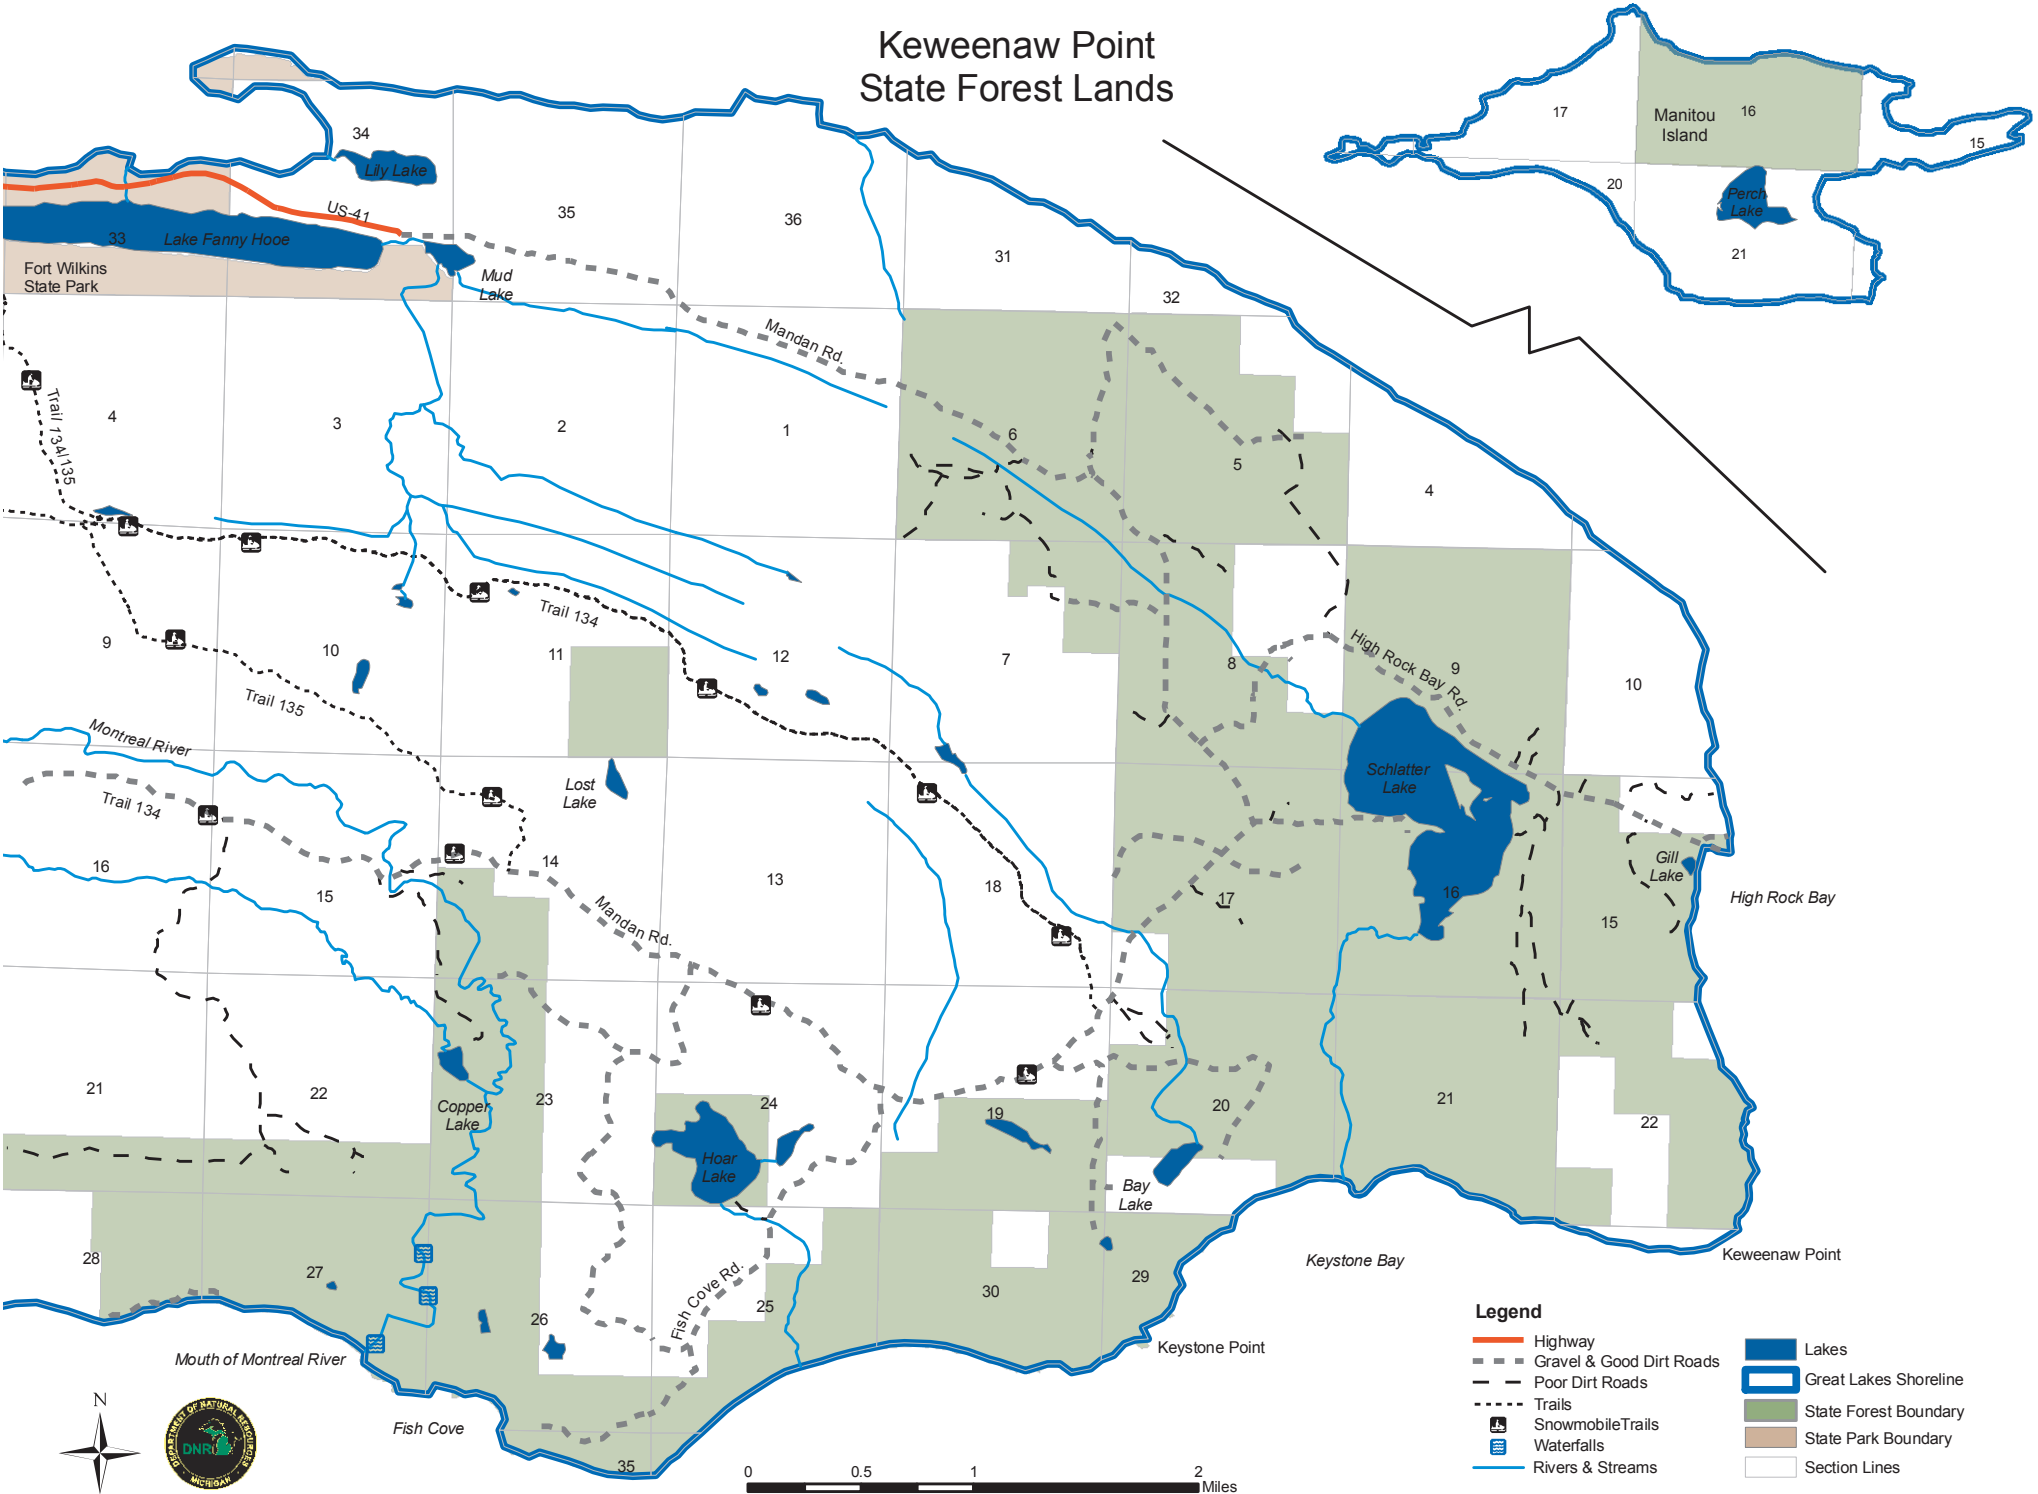

Keweenaw Point State Forest Lands

- Legend**
- Highway
 - Gravel & Good Dirt Roads
 - Poor Dirt Roads
 - Trails
 - Snowmobile Trails
 - Waterfalls
 - Rivers & Streams
 - Lakes
 - Great Lakes Shoreline
 - State Forest Boundary
 - State Park Boundary
 - Section Lines